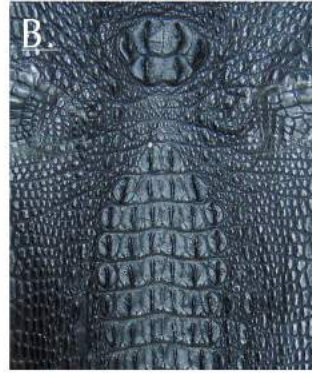

SRIRACHA

THAILAND

C A T A L O G

C A T A L O G

Crocodile Leather Type

Belly Crocodile Leather

Hornback Crocodile Leather

Safari Leather (Matt)

S004 Sandstone

S009 Chocolat

S010 Deep Brown

S010W Eaglet Beige

S011 Black

S011W Gainsboro

S013 Cinnamon

S016 Blue Navy

S018 Ruby Red

S019 Candy Apple

S031 Magenta

S032 Violet

S036 Himalaya

S038 Orange

S039 Melon

S040 Iris